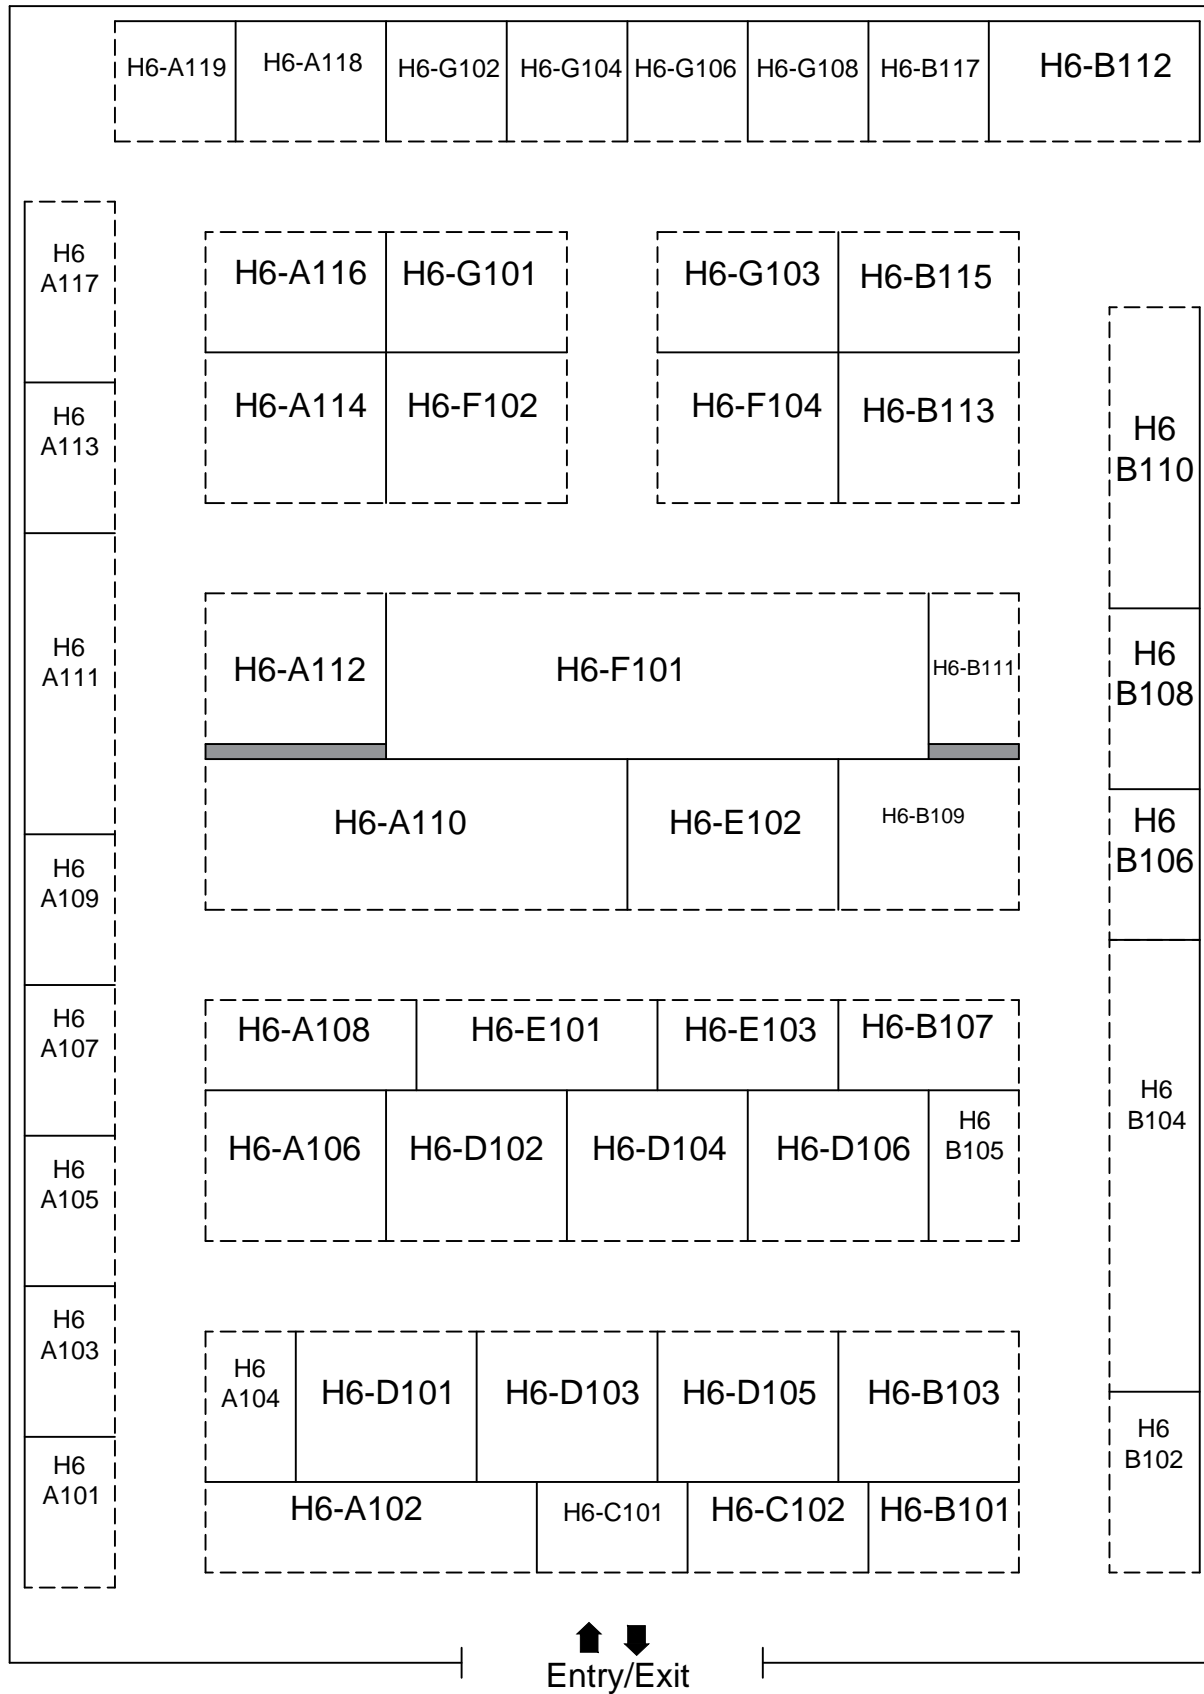

AME & Industry 4.0

LAYOUT PLAN HALL 6